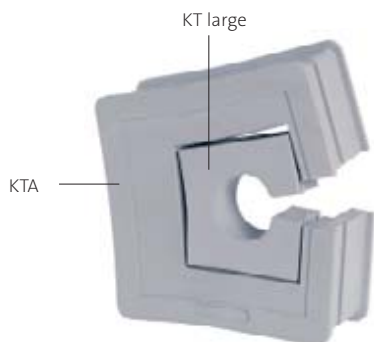

KTF

Grommets for KEL-JUMBO

Type	Order No. gray	Clamping range	PU
------	-------------------	----------------	----

KTF 00	42371	Blank grommet	1
KTA	42370	Adapter grommet for KT large	1
KTF 34	42376	33 - 36 mm	1
KTF 38	42379	37 - 40 mm	1
KTF 42	42382	41 - 44 mm	1
KTF 46	42385	45 - 48 mm	1
KTF 50	42388	48 - 52 mm	1
KTF 54	42391	53 - 56 mm	1
KTF 58	42394	56 - 60 mm	1
KTF 62	42397	61 - 65 mm	1

Product Description

The grommets KTF are suitable for cable diameters up to 65 mm.

Suitable for KEL-JUMBO cable entry frames.

Cables with a comparatively smaller diameter can be utilized with KEL-JUMBO frames by using an adapter grommet.